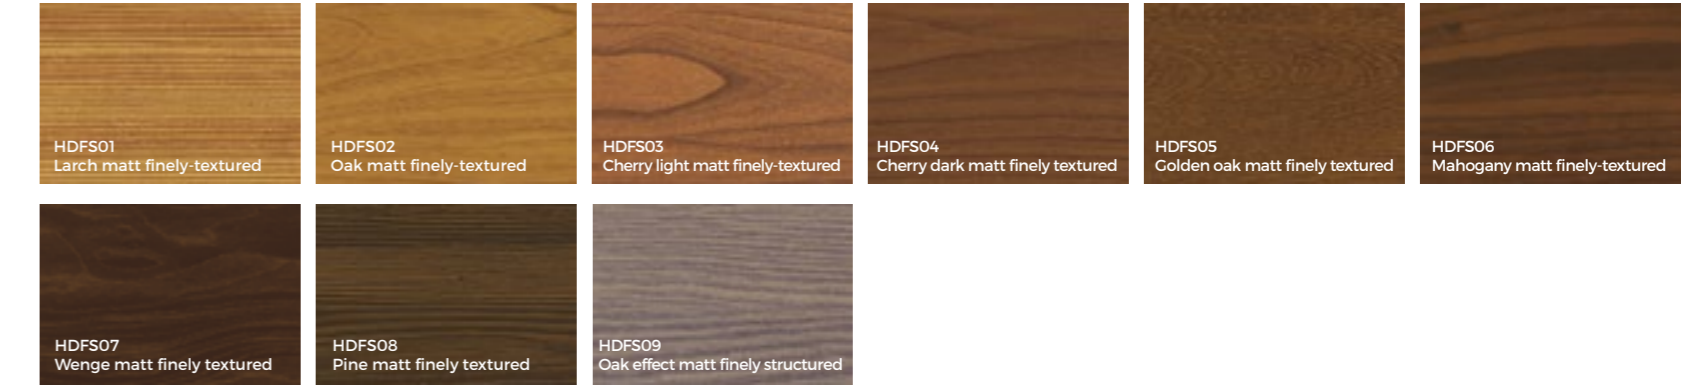

ALUMINUM COLORS AND DECORATION

A new, extended color palette awaits you for the aluminum shells. A large number of the colors are available in the particularly durable, highly weather-resistant version without an extra charge.

+ A greater selection is available with your specialist partner!

The following pages display a selection of the most popular colors – your Gaulhofer specialist partner will be very happy to show you more!

ALUMINUM RAL TOPSELECT

All colors from the ALUMINUM RAL TOPSELECT category are also available with a finely textured finish in the particularly weatherproof design "highly weather-resistant" with no added fee.

Further RAL colors in matt and glossy finishes are available upon request.

ALUMINUM METALLIC COLORS

ALUMINUM WOODEN DECORATION

UPVC DECORATION RANGE - FILMS

For typographical reasons, it is impossible for the colors depicted here to be 100% identical to the original colors. For this reason, we recommend that you visit one of our Gaulhofer specialist partners.