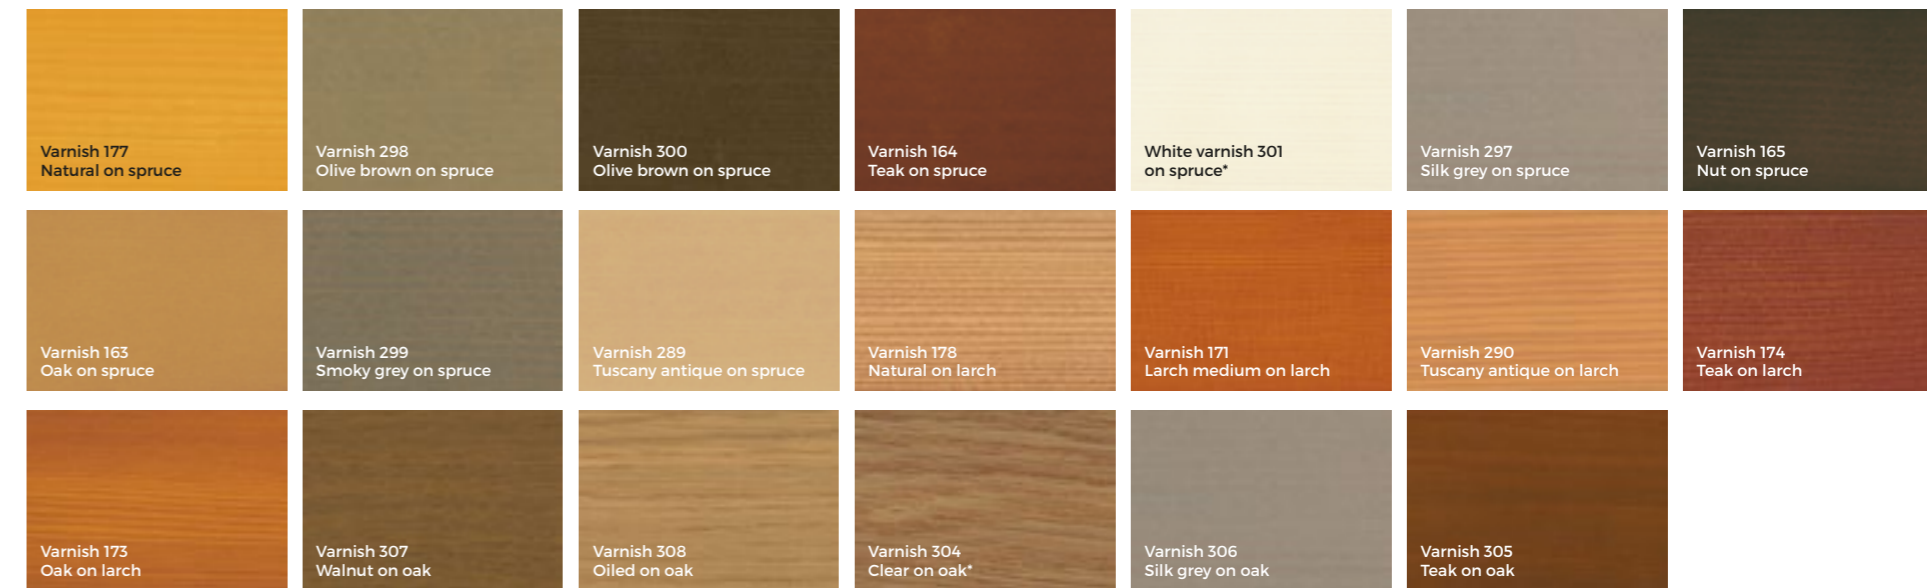

STANDARD COLOR VARNISHES (SELECTION)