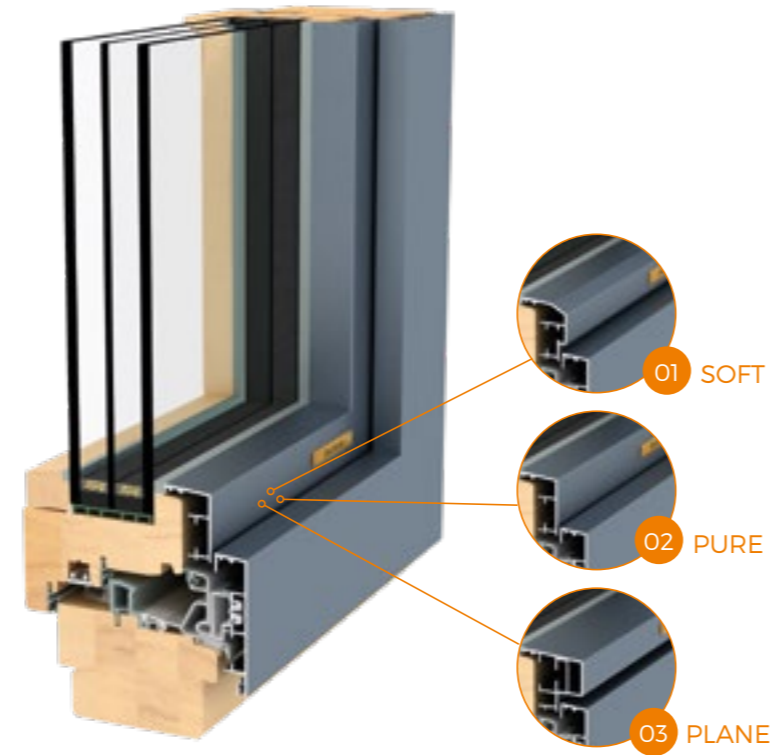

PREMIUM CLASS

FUSIONLINE 108

Highest construction depth, utmost thermal insulation, progressive design – created for exacting demands and heavy-duty use: the superior FUSIONLINE 108. Groundbreaking technology and visionary features come together to provide the ultimate in living comfort and energy savings.

Performance suitable for passive homes

Winter chills and high heating bills are a thing of the past: with a benchmark-setting U_w optimum value of $0.65 \text{ W/m}^2\text{K}$ (other models up to $0.89 \text{ W/m}^2\text{K}$) and provides inhabitants with the ultimate coziness factor. Innovative glass spacers with high thermal insulation support this impressive performance and reliably prevent condensation on the panes. Despite all this, the frames remain slender and elegant.

Quiet, airtight and secure

FUSIONLINE 108 relies on the Gaulhofer Audiostop® technology, which has three seals around the circumference – thus guaranteeing a home without noise disturbances. A feature specially developed by Gaulhofer, the hand-smoothed wet seal with UV-resistant silicone, ensures the glass joints are airtight, while special seals on the glazing rebate keep the FUSIONLINE 108 glass composite dry. This also protects the sash wood (Dampfstop®).

Models SOFT, PURE or PLANE

- 01 SOFT: semi-recessed aluminum shells without sharp edges
- 02 PURE: recessed aluminum shells with clear lines
- 03 PLANE: flush mount aluminum shells for level reductionism

Performance features

- > Construction depth = 108 mm
- > U_w optimum value = $0.65 \text{ W/m}^2\text{K}$
- > Triple glazing
- > Gaulhofer Thermostop®
- > Thermostop® Plus
- > Gaulhofer Audiostop®
- > Gaulhofer Dampfstop®

For technical explanations see p. 52/53

Design details

- > ultra-stable corner joints thanks to double mortise and tenon joints
- > 30-year warranty*
- > aluminum cover shells well protected against uneven surface levels & flexibly secured
- > high-quality wood varnishes
- > almost unlimited color palette

* see p. 7