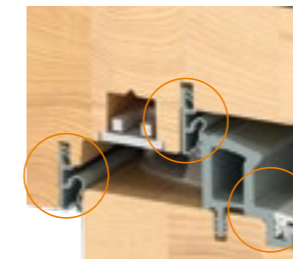

05 Noise protection

The acoustic insulation is described as the difference between the noise level on the outside and the noise level on the inside. If a car with a noise level of 60 decibels (dB) drives by, inside your home you will only hear 15 dB if your window provides an acoustic insulation rate R_w of 45 dB. The higher the R_w value, the more peace and quiet you will enjoy. Your bonus with Gaulhofer: perfect acoustic insulation without compromising on thermal insulation thanks to the high construction depths.