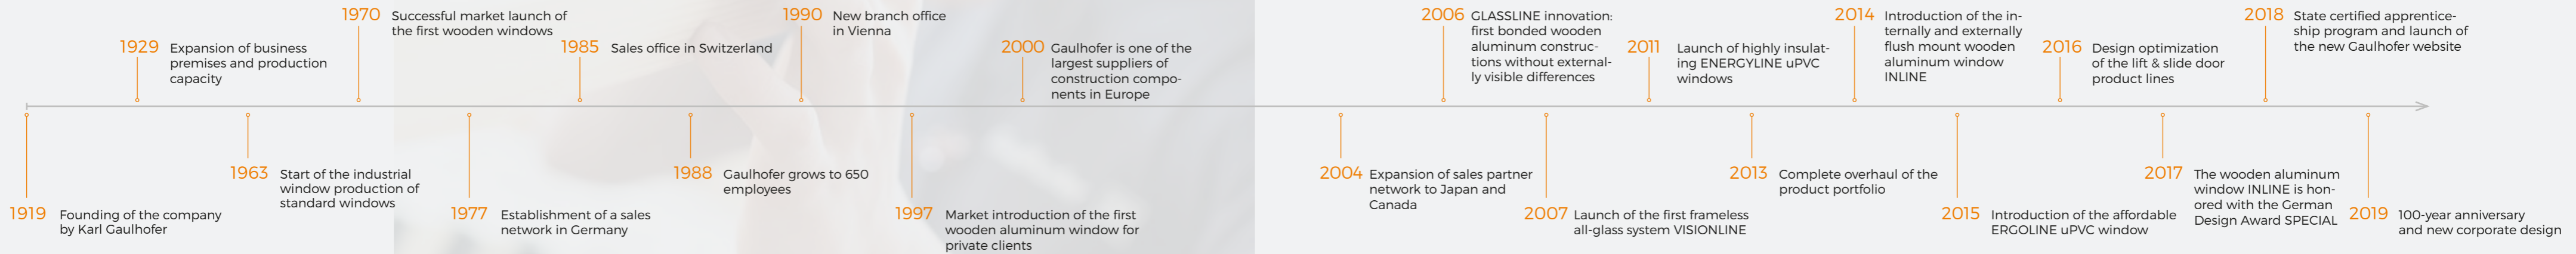

PREMIUM QUALITY FOR YOUR HOME

Our name stands for the highest quality and individual consultation leading to your ideal solution – and has for 100 years.

Your GAULHOFER team

The company	04	Renovation	46
Installation partners	08	Security	48
		Handles & hinges	50
OVERVIEW OF WINDOWS	10		
		Window technology	52
WOODEN WINDOWS	12	Technical Details	54
NATURELINE	14		
		Custom-made products	56
WOODEN ALUMINUM WINDOWS	18		
FUSIONLINE	20	Sun protection	58
INLINE	24	Insect protection	60
		Window shutters	62
uPVC WINDOWS	28	Glazing bars & decorative glass	64
ERGOLINE	30		
		Color range	66
uPVC-ALUMINUM WINDOWS	32		
ENERGYLINE	34	FRONT DOORS	72
		Wood/wood-aluminum	74
LIFT & SLIDE DOORS	38	Aluminum	76

A COMPANY WITH PASSION

Our mission:
Windows, beauty with perfection

Energy conservation, sound insulation, protection against burglary, and user convenience – all of this is important and of particular priority at Gaulhofer. But: most important of all is that you feel good in your own home and experience the true meaning of all-round living quality.

Hence our motto:
"Windows, beauty with perfection".

ALL-ROUND SUSTAINABILITY

Our windows and doors are sustainable not just in terms of their energy-saving effect and extra cosy factor, but also due to their resource-friendly method of production. With our location at the eastern edge of the Alps, surrounded by mountains and forests, we have known for 100 years that only a healthy circular economy that works together with nature can guarantee harmony. On both a small and a large scale. For us, for you – for all of us.

ENTHUSIASM MAKES THE BEST ARCHITECT

Where does the famously superior Gaulhofer quality come from? Why do windows and doors made by Gaulhofer continue to fulfill all their functions just as well as on the first day, even after many years? The answer: enthusiasm! Every day, hundreds of employees deliver peak performances with both passion and intellect. And what is done with love is done well!