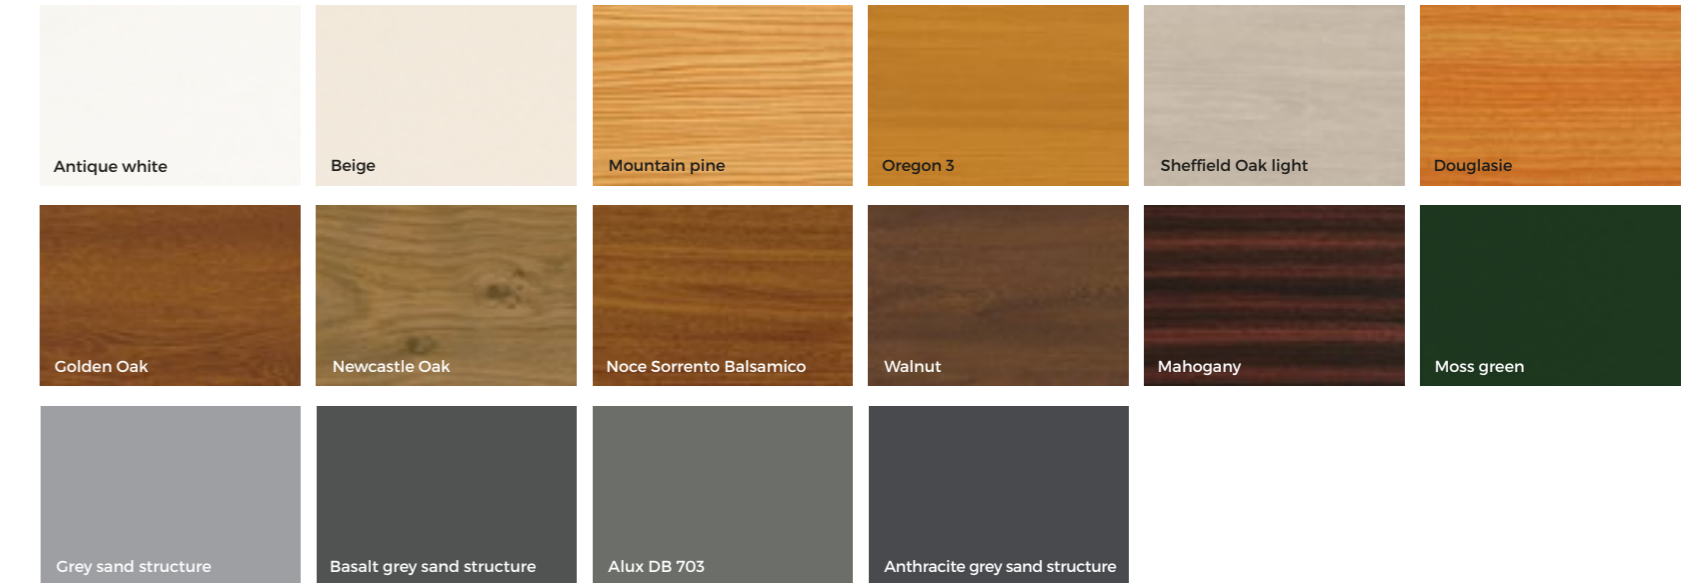

ALUMINUM COLORS AND DECORATION

A new, extended color palette awaits you for the aluminum shells. A large number of the colors are available in the particularly durable, highly weather-resistant version without an extra charge.

+ A greater selection is available with your specialist partner!

The following pages display a selection of the most popular colors – your Gaulhofer specialist partner will be very happy to show you more!

ALUMINUM RAL TOPSELECT

All colors from the ALUMINUM RAL TOPSELECT category are also available with a finely textured finish in the particularly weatherproof design "highly weather-resistant" with no added fee.

Further RAL colors in matt and glossy finishes are available upon request.

ALUMINUM METALLIC COLORS

ALUMINUM WOODEN DECORATION

UPVC DECORATION RANGE - FILMS

For typographical reasons, it is impossible for the colors depicted here to be 100% identical to the original colors. For this reason, we recommend that you visit one of our Gaulhofer specialist partners.