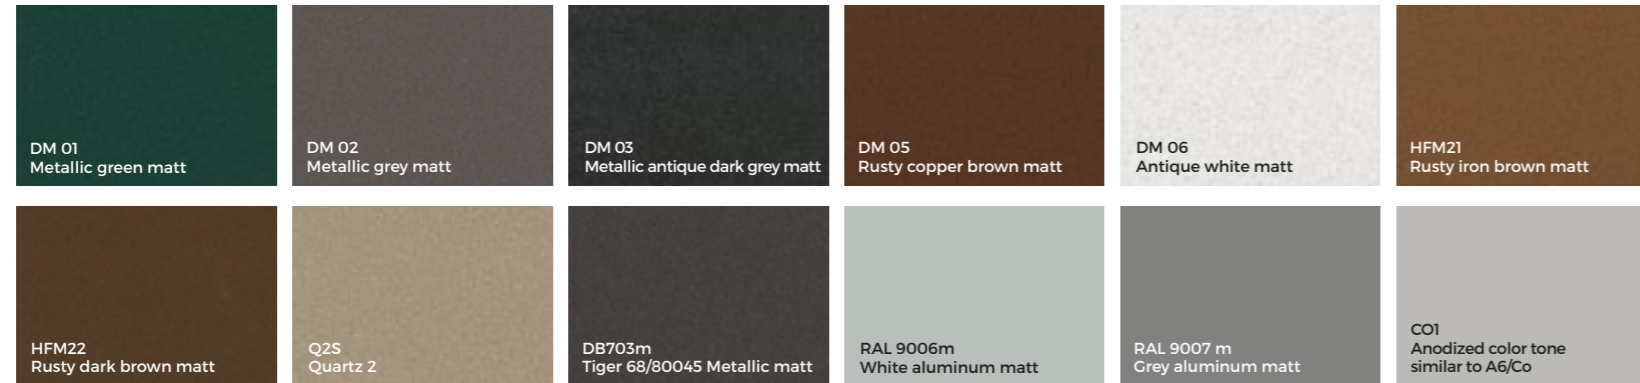

ALUMINUM METALLIC COLORS